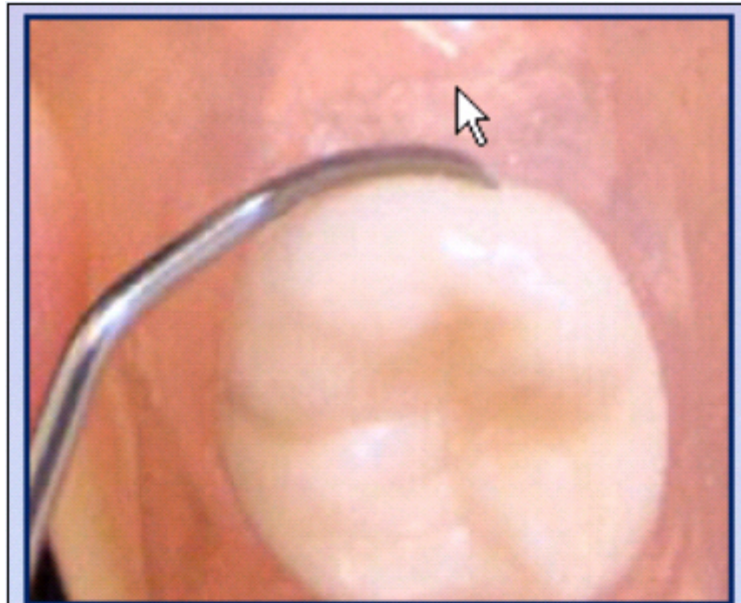

PARADISE DENTAL TECHNOLOGIES

Amazing Graceys™

Our 'smart' methods of 100% made in the USA manufacturing enable us to significantly improve the Gracey design in a way that practitioners can easily recognize and experience for themselves. The improvement is easily seen. The blades have very uniform bends that do not have sudden sharp angulations and cornered heels like many of the competitors' Graceys do. PDT's new Amazing Graceys™ are designed for easier and greater adaptation to the tooth surface. 200 - 300% greater than others! This means that the practitioner will use fewer strokes, culminating in less patient chair-time and less stress on both the patient and the professional.