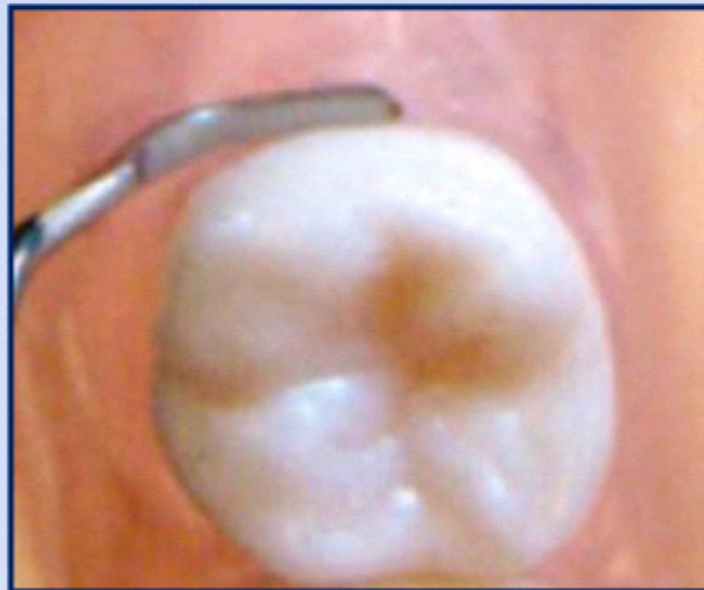

LEADING COMPETITOR