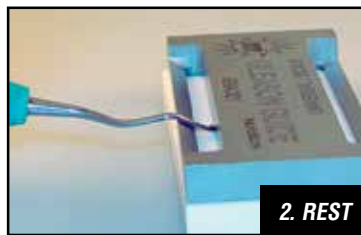

Sharpening - MADE QUICK AND EASY!

PDT Inc 8275 US Hwy 10 W
PO Box 17980, Missoula, MT 59808
406.626.4153 • Fax 406.626.4550
800.240.9895 • www.pdtdental.com

Paradise Dental Technologies

CREATORS OF THE MONTANA JACK® & INNOVATORS OF DENTAL PRODUCT DESIGN