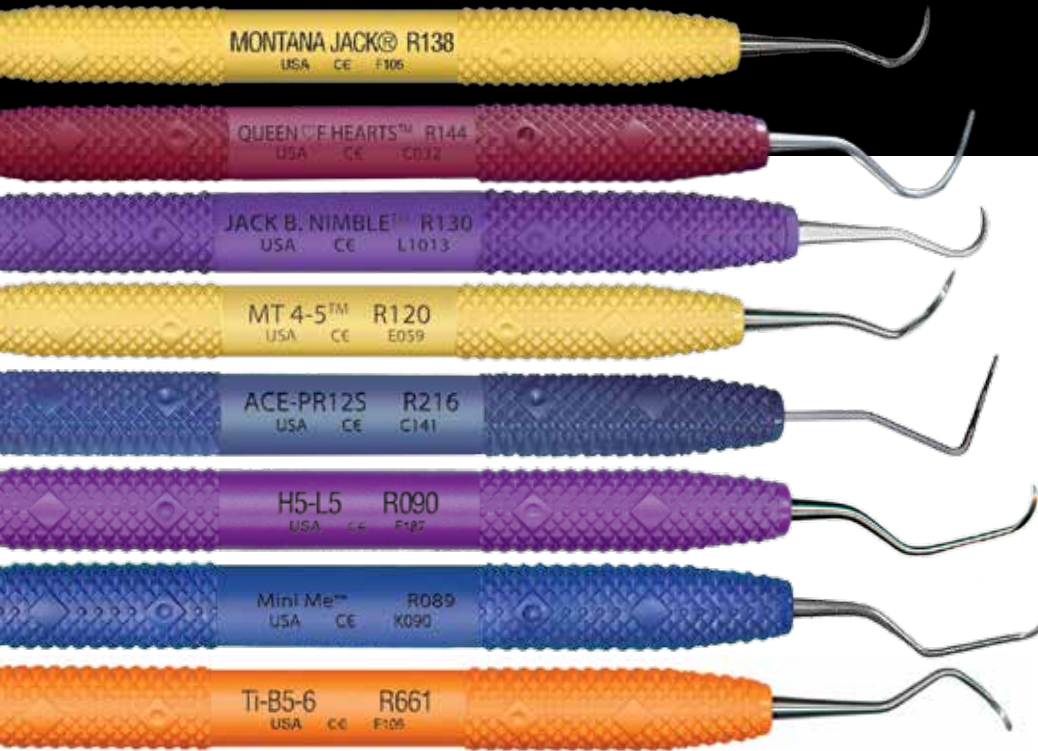

SIGNATURE INSTRUMENTS

- Sharper, thinner blades
- Highest quality 440A stainless steel
- Unique heat treat & cryogenic formula
- Uniform molecular grain structure:
 - Harder, tougher blades
 - Lasts 2-7 times longer

2ND QUARTER 2014 SPECIAL

BUY 12 DIAGNOSTICS AND GET 2 FREE!
OF EQUAL OR LESSER VALUE

In the U.S.A. send invoice within 30 days of purchase to PDT for redemption.

INTRODUCING...

...THE JACK B. NIMBLE™!

The new **Jack B. Nimble™** is the perfect accomplice to PDT's revolutionary Montana Jack® sickle scaler. Featuring a thin, contra-angled curved blade, the **Jack B. Nimble™** allows clinicians to easily apply extra lateral pressure while maintaining maximum surface contact. The design also improves access to narrow or crowded surfaces, as well as rotated or lingual surfaces in the anterior and premolar regions. Great for general scaling, it's also ideal for pediatric and orthodontic patients, and can even be used for cement removal. Incredibly useful, the **Jack B. Nimble™** belongs in every armamentarium!