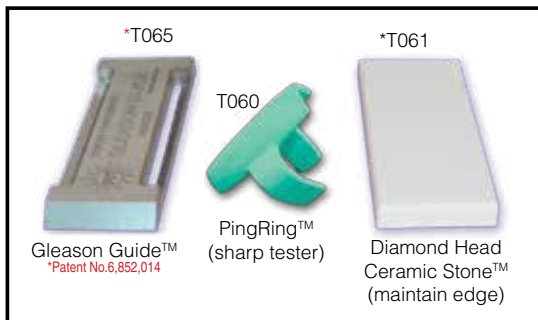

Sharpening - MADE QUICK AND EASY!

PDT Inc 8275 US Hwy 10 W
PO Box 17980, Missoula, MT 59808
406.626.4153 • Fax 406.626.4550
800.240.9895 • www.pdtdental.com

Paradise Dental Technologies

CREATORS OF THE MONTANA JACK® & INNOVATORS OF DENTAL PRODUCT DESIGN