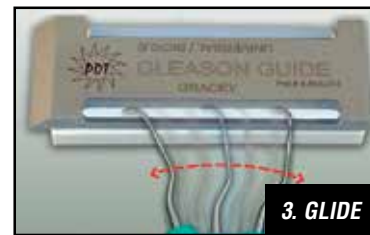

Sharpening - MADE QUICK AND EASY!

PDT Inc 8275 US Hwy 10 W
PO Box 17980, Missoula, MT 59808
406.626.4153 • Fax 406.626.4550
800.240.9895 • www.pdtdental.com

Paradise Dental Technologies

CREATORS OF THE MONTANA JACK® & INNOVATORS OF DENTAL PRODUCT DESIGN