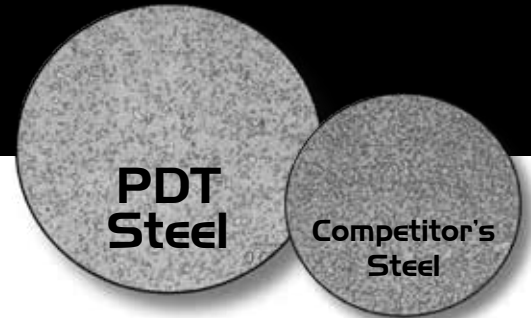

SIGNATURE INSTRUMENTS

- Sharper, thinner blades
- Highest quality 440A stainless steel
- Unique heat treat & cryogenic formula
- Uniform molecular grain structure:
 - Harder, tougher blades
 - Lasts 2-7 times longer

2ND QUARTER 2014 SPECIAL

BUY 12 DIAGNOSTICS AND GET 2 FREE!
OF EQUAL OR LESSER VALUE

In the U.S.A. send invoice within 30 days of purchase to PDT for redemption.

INTRODUCING...

...THE JACK B. NIMBLE™!

The new **Jack B. Nimble™** is the perfect accomplice to PDT's revolutionary Montana Jack® sickle scaler. Featuring a thin, contra-angled curved blade, the **Jack B. Nimble™** allows clinicians to easily apply extra lateral pressure while maintaining maximum surface contact. The design also improves access to narrow or crowded surfaces, as well as rotated or lingual surfaces in the anterior and premolar regions. Great for general scaling, it's also ideal for pediatric and orthodontic patients, and can even be used for cement removal. Incredibly useful, the **Jack B. Nimble™** belongs in every armamentarium!